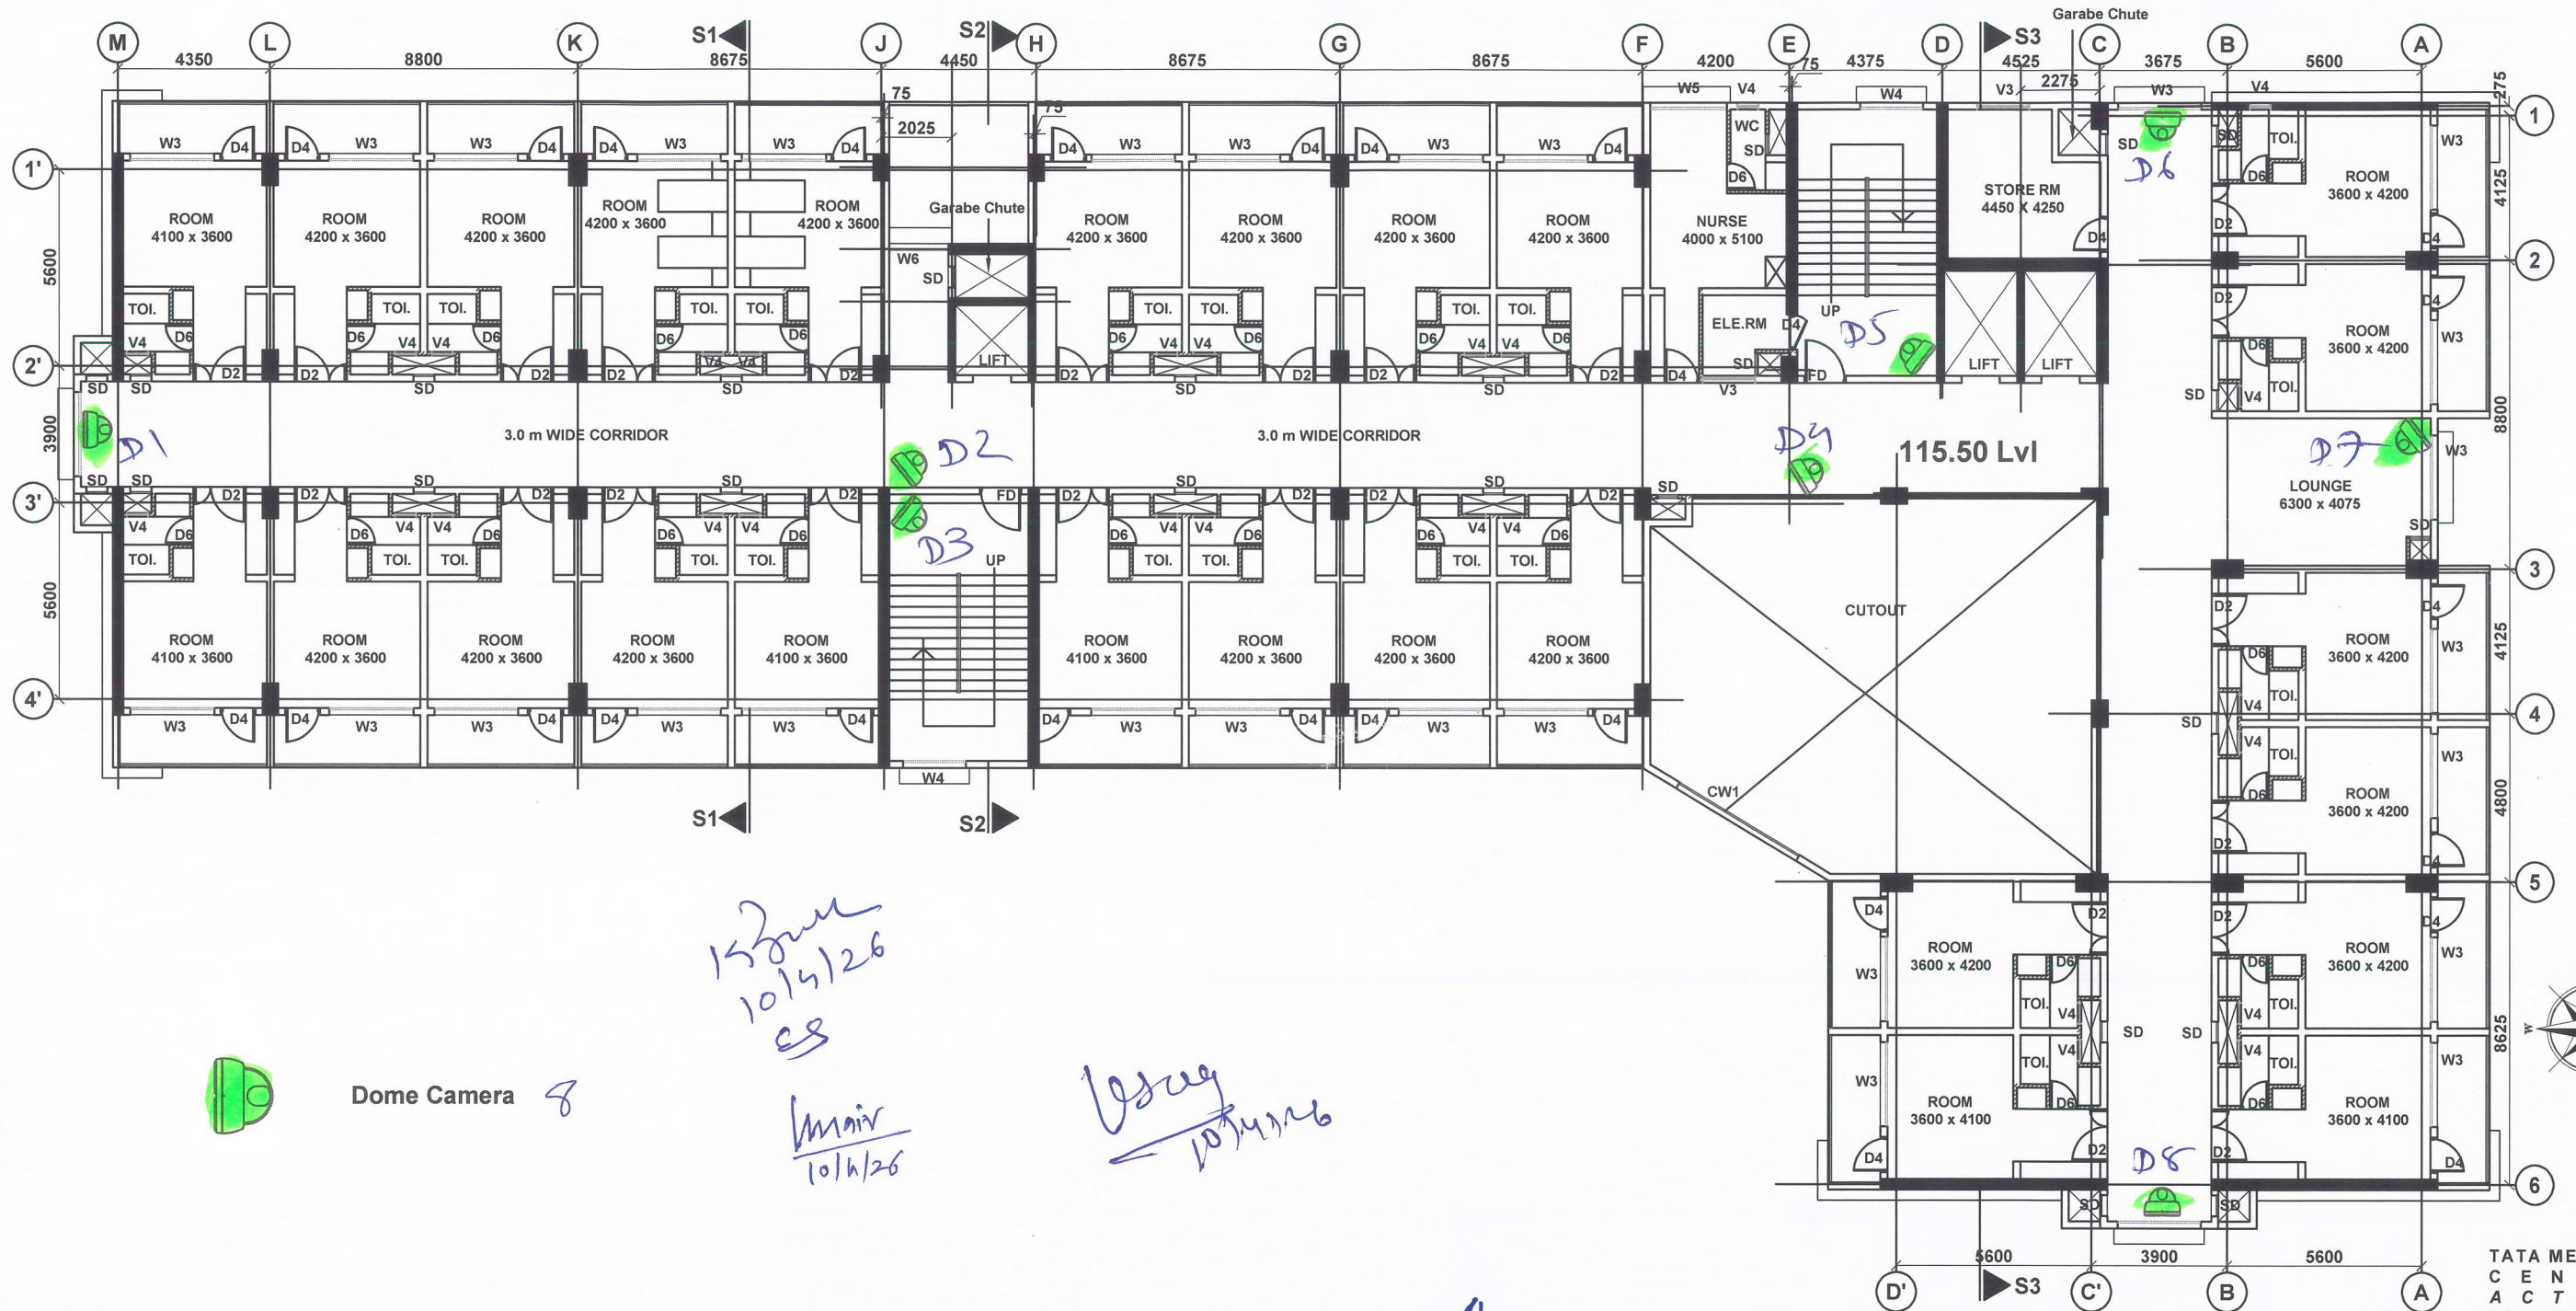

CCTV Layout, ASHA NIWAS - 3rd, 5th, 7th, 9th, 11th @ ACTREC

Dome Camera 8

15/04/26
es

10/11/26

15/04/26

15/04/26

TATA MEMORIAL
CENTRE
ACTREC
Plot No: 1&2,
Sector-22,
Kharghar,
Navi Mumbai-410210,
Maharashtra.

CCTV Layout, ASHA NIWAS - 4th, 6th, 8th, 10th, 12 floor @ ACTREC