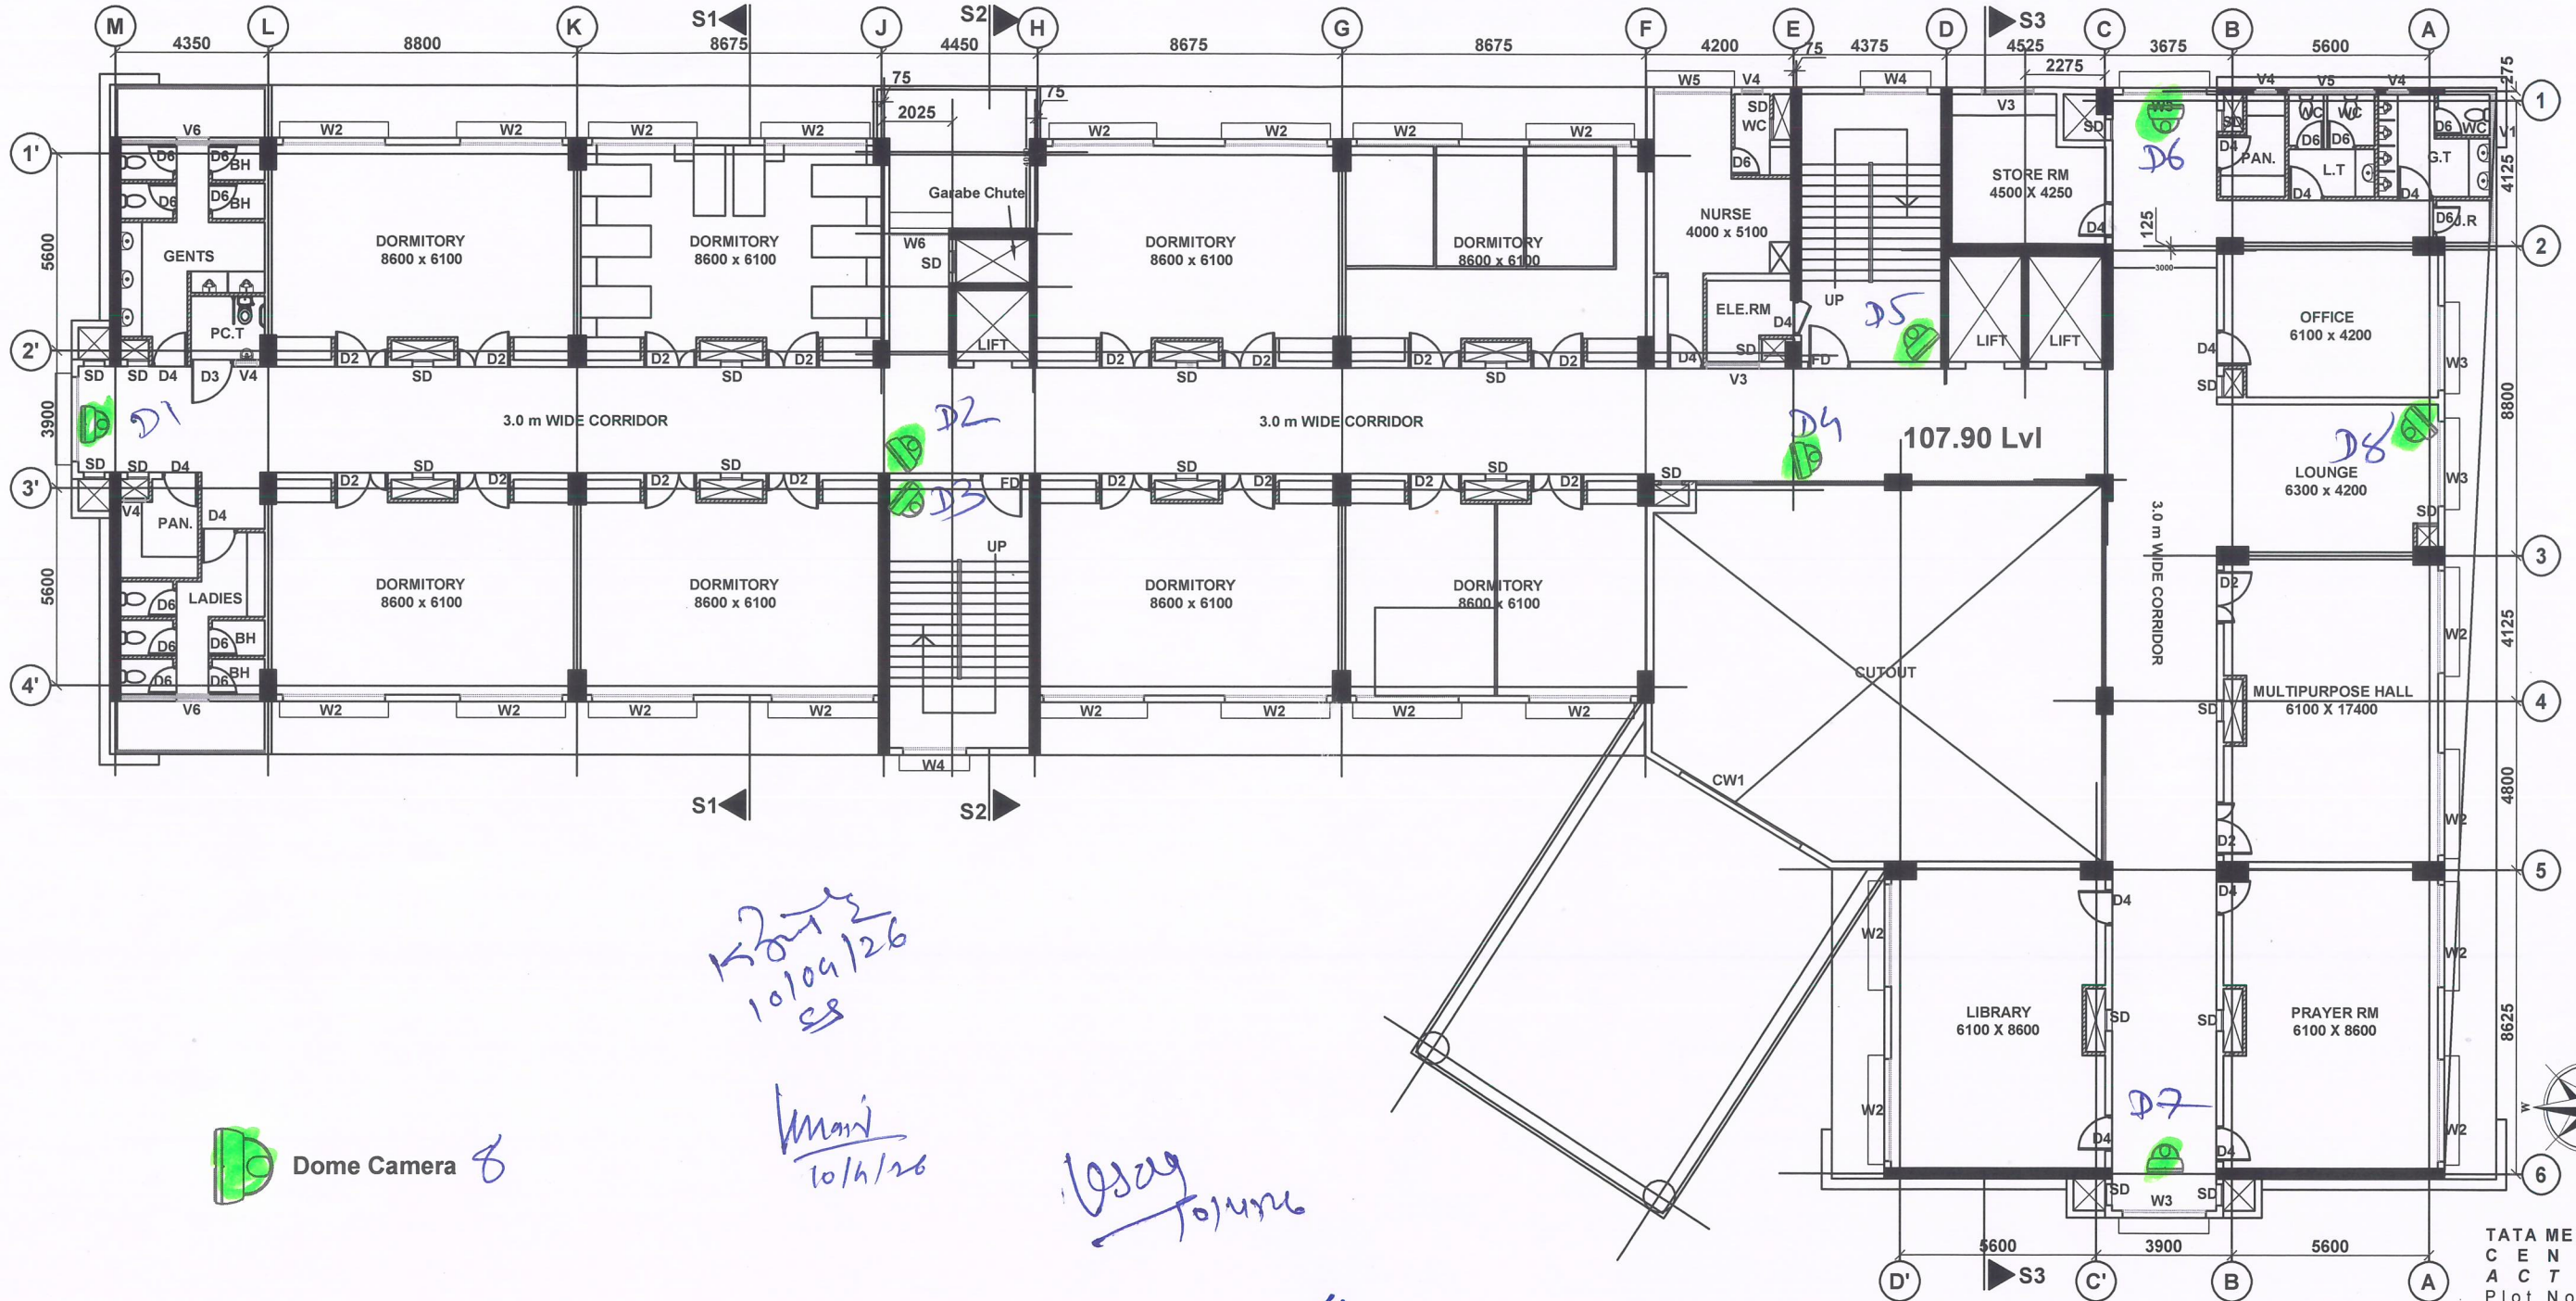

K2012
10/04/26
es

Mani
10/6/26

Asag
Tojume

15/04/26

TATA MEMORIAL
CENTRE
ACTREC
Plot No: 1&2,
Sector-22,
Kharghar,
Navi Mumbai-410210,
Maharashtra.

CCTV Layout, ASHA NIWAS - Second floor @ ACTREC