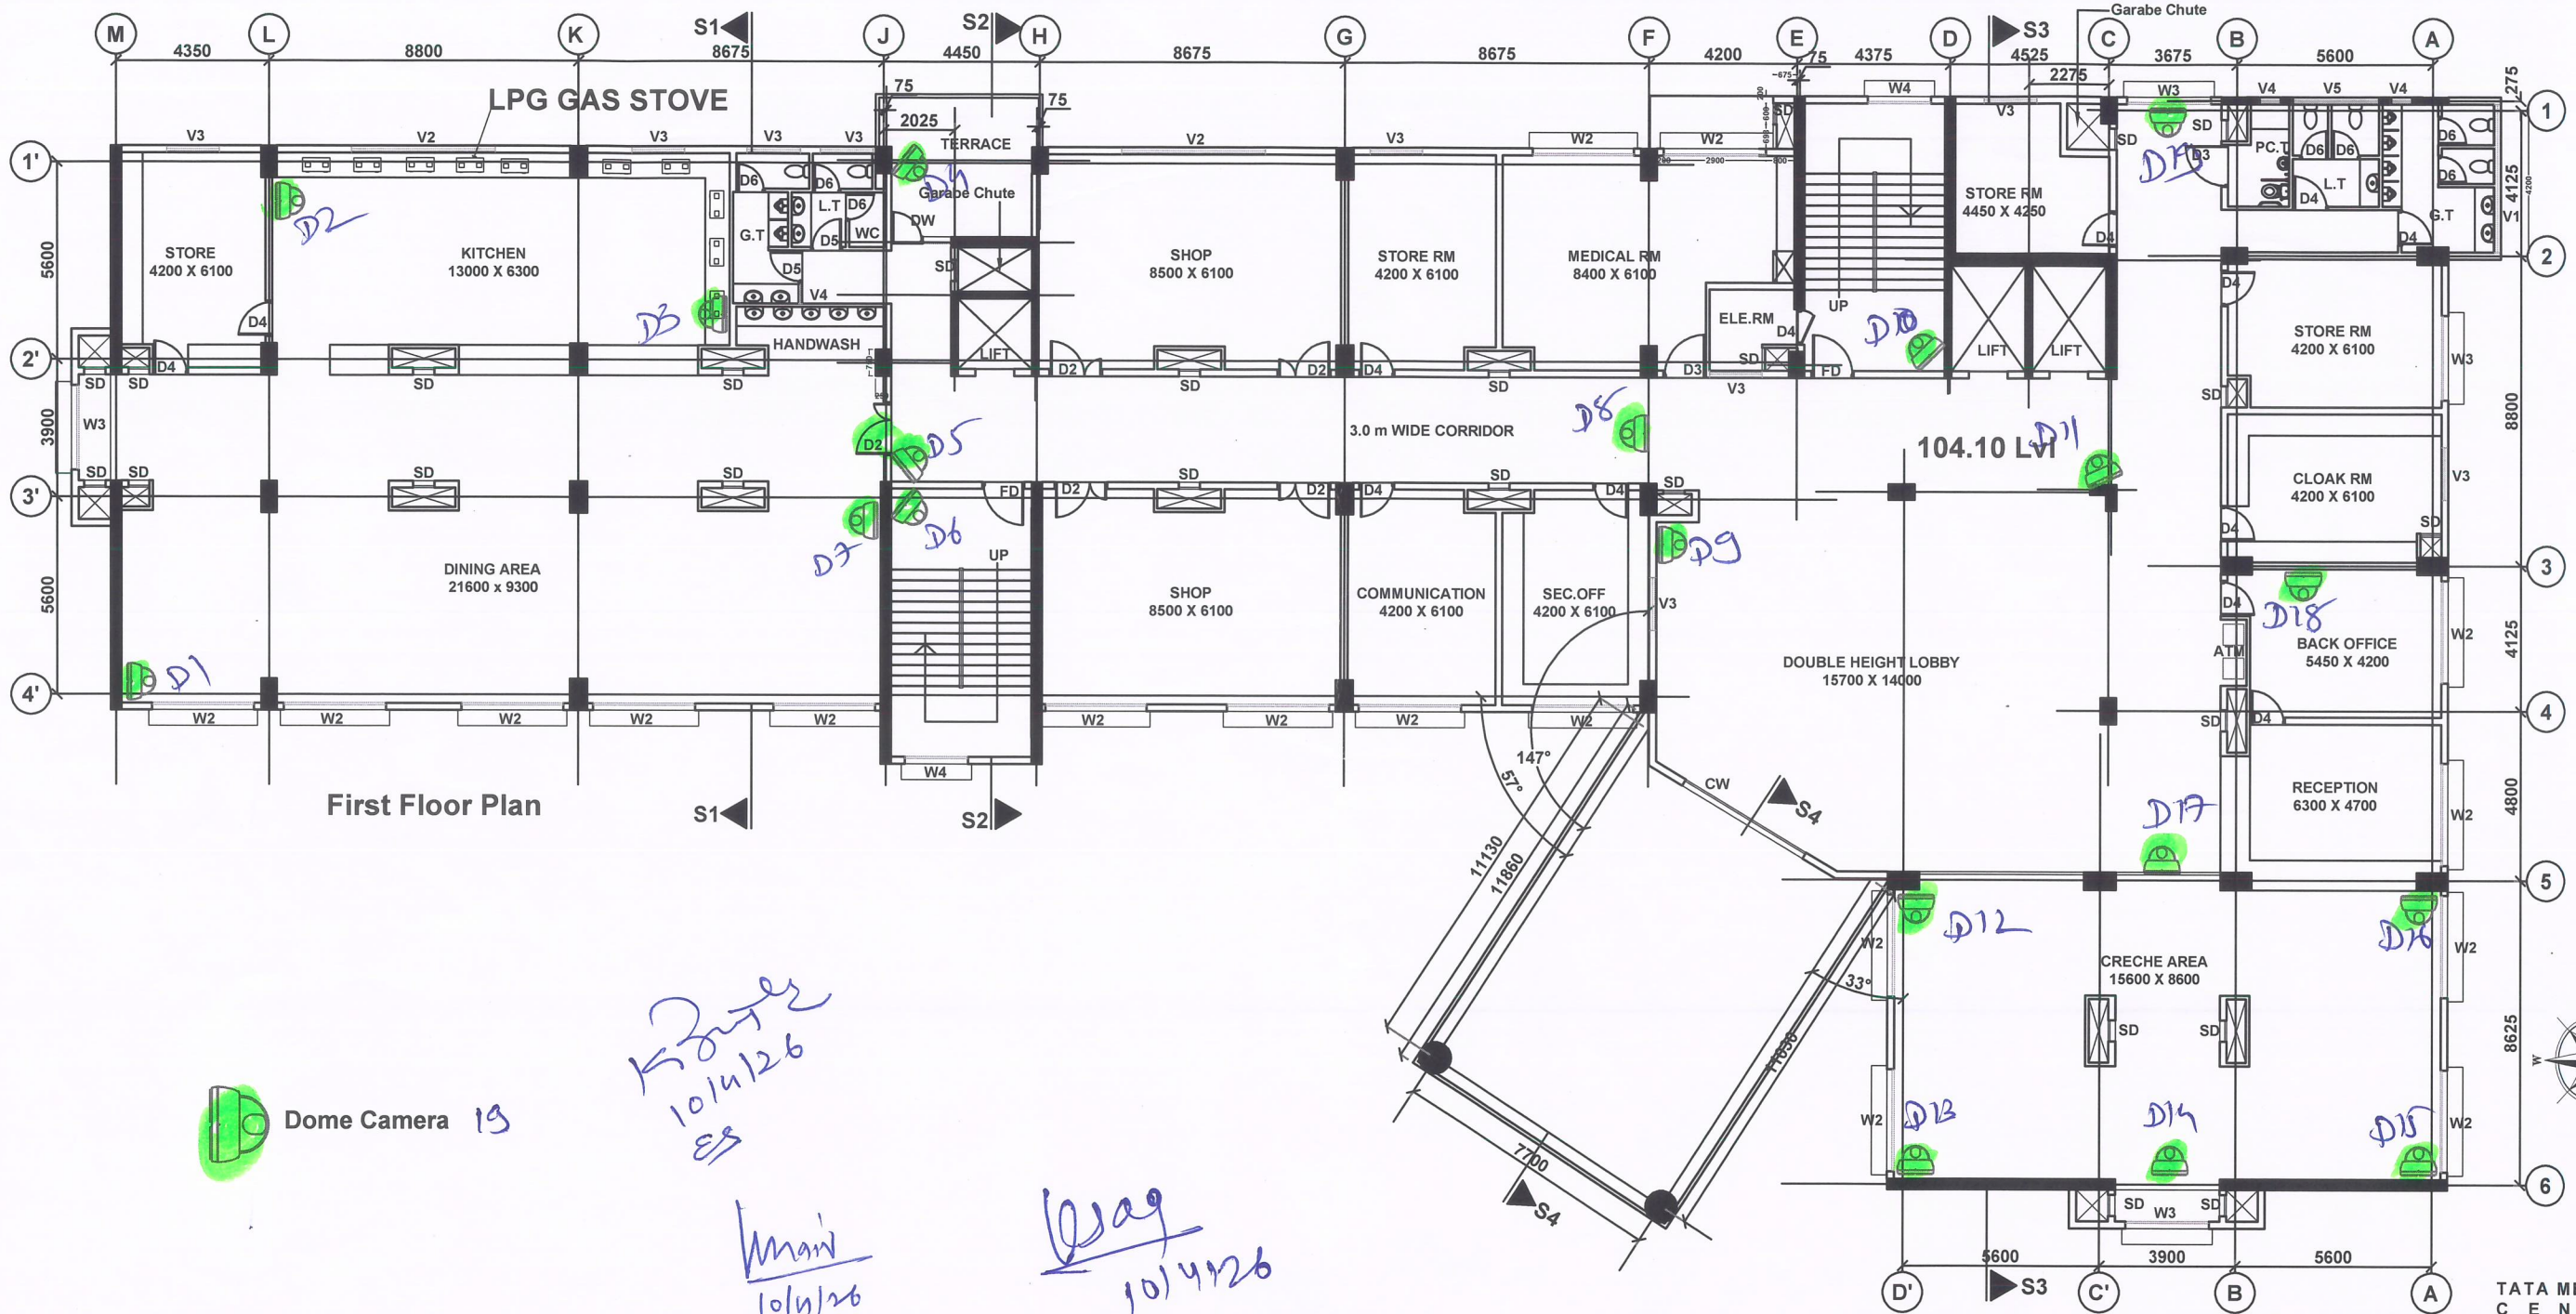

CCTV Camera Location

05/06/2025

-  Dome Camera 17
-  Bullet Camera 8

Handwritten notes:
Kumar 10/4/26
Maw 10/4/26
Vasag 10/4/26
Pankaj 15/04/26

TATA MEMORIAL CENTRE ACTREC
Plot No: 1&2
Sector - 22
Kharghar
Navi Mumbai-410210,
Maharashtra

CCTV Layout, ASHA NIWAS - Ground floor @ ACTREC

ACTREC

First Floor Plan

Handwritten:
Korner
10/11/26
ES

Handwritten:
Main
10/11/26

Handwritten:
Vag
10/11/26

Handwritten:
15/04/26

TATA MEMORIAL
CENTRE
ACTREC
Plot No: 1&2,
Sector - 22,
Kharghar,
Navi Mumbai-410210,
Maharashtra

CCTV Layout, ASHA NIWAS - First floor @ ACTREC

K2012
10/04/26
es

Mani
10/6/26

Asag
Tojume

15/04/26

TATA MEMORIAL
CENTRE
ACTREC
Plot No: 1&2,
Sector-22,
Kharghar,
Navi Mumbai-410210,
Maharashtra.

CCTV Layout, ASHA NIWAS - Second floor @ ACTREC

CCTV Layout, ASHA NIWAS - 4th, 6th, 8th, 10th, 12 floor @ ACTREC