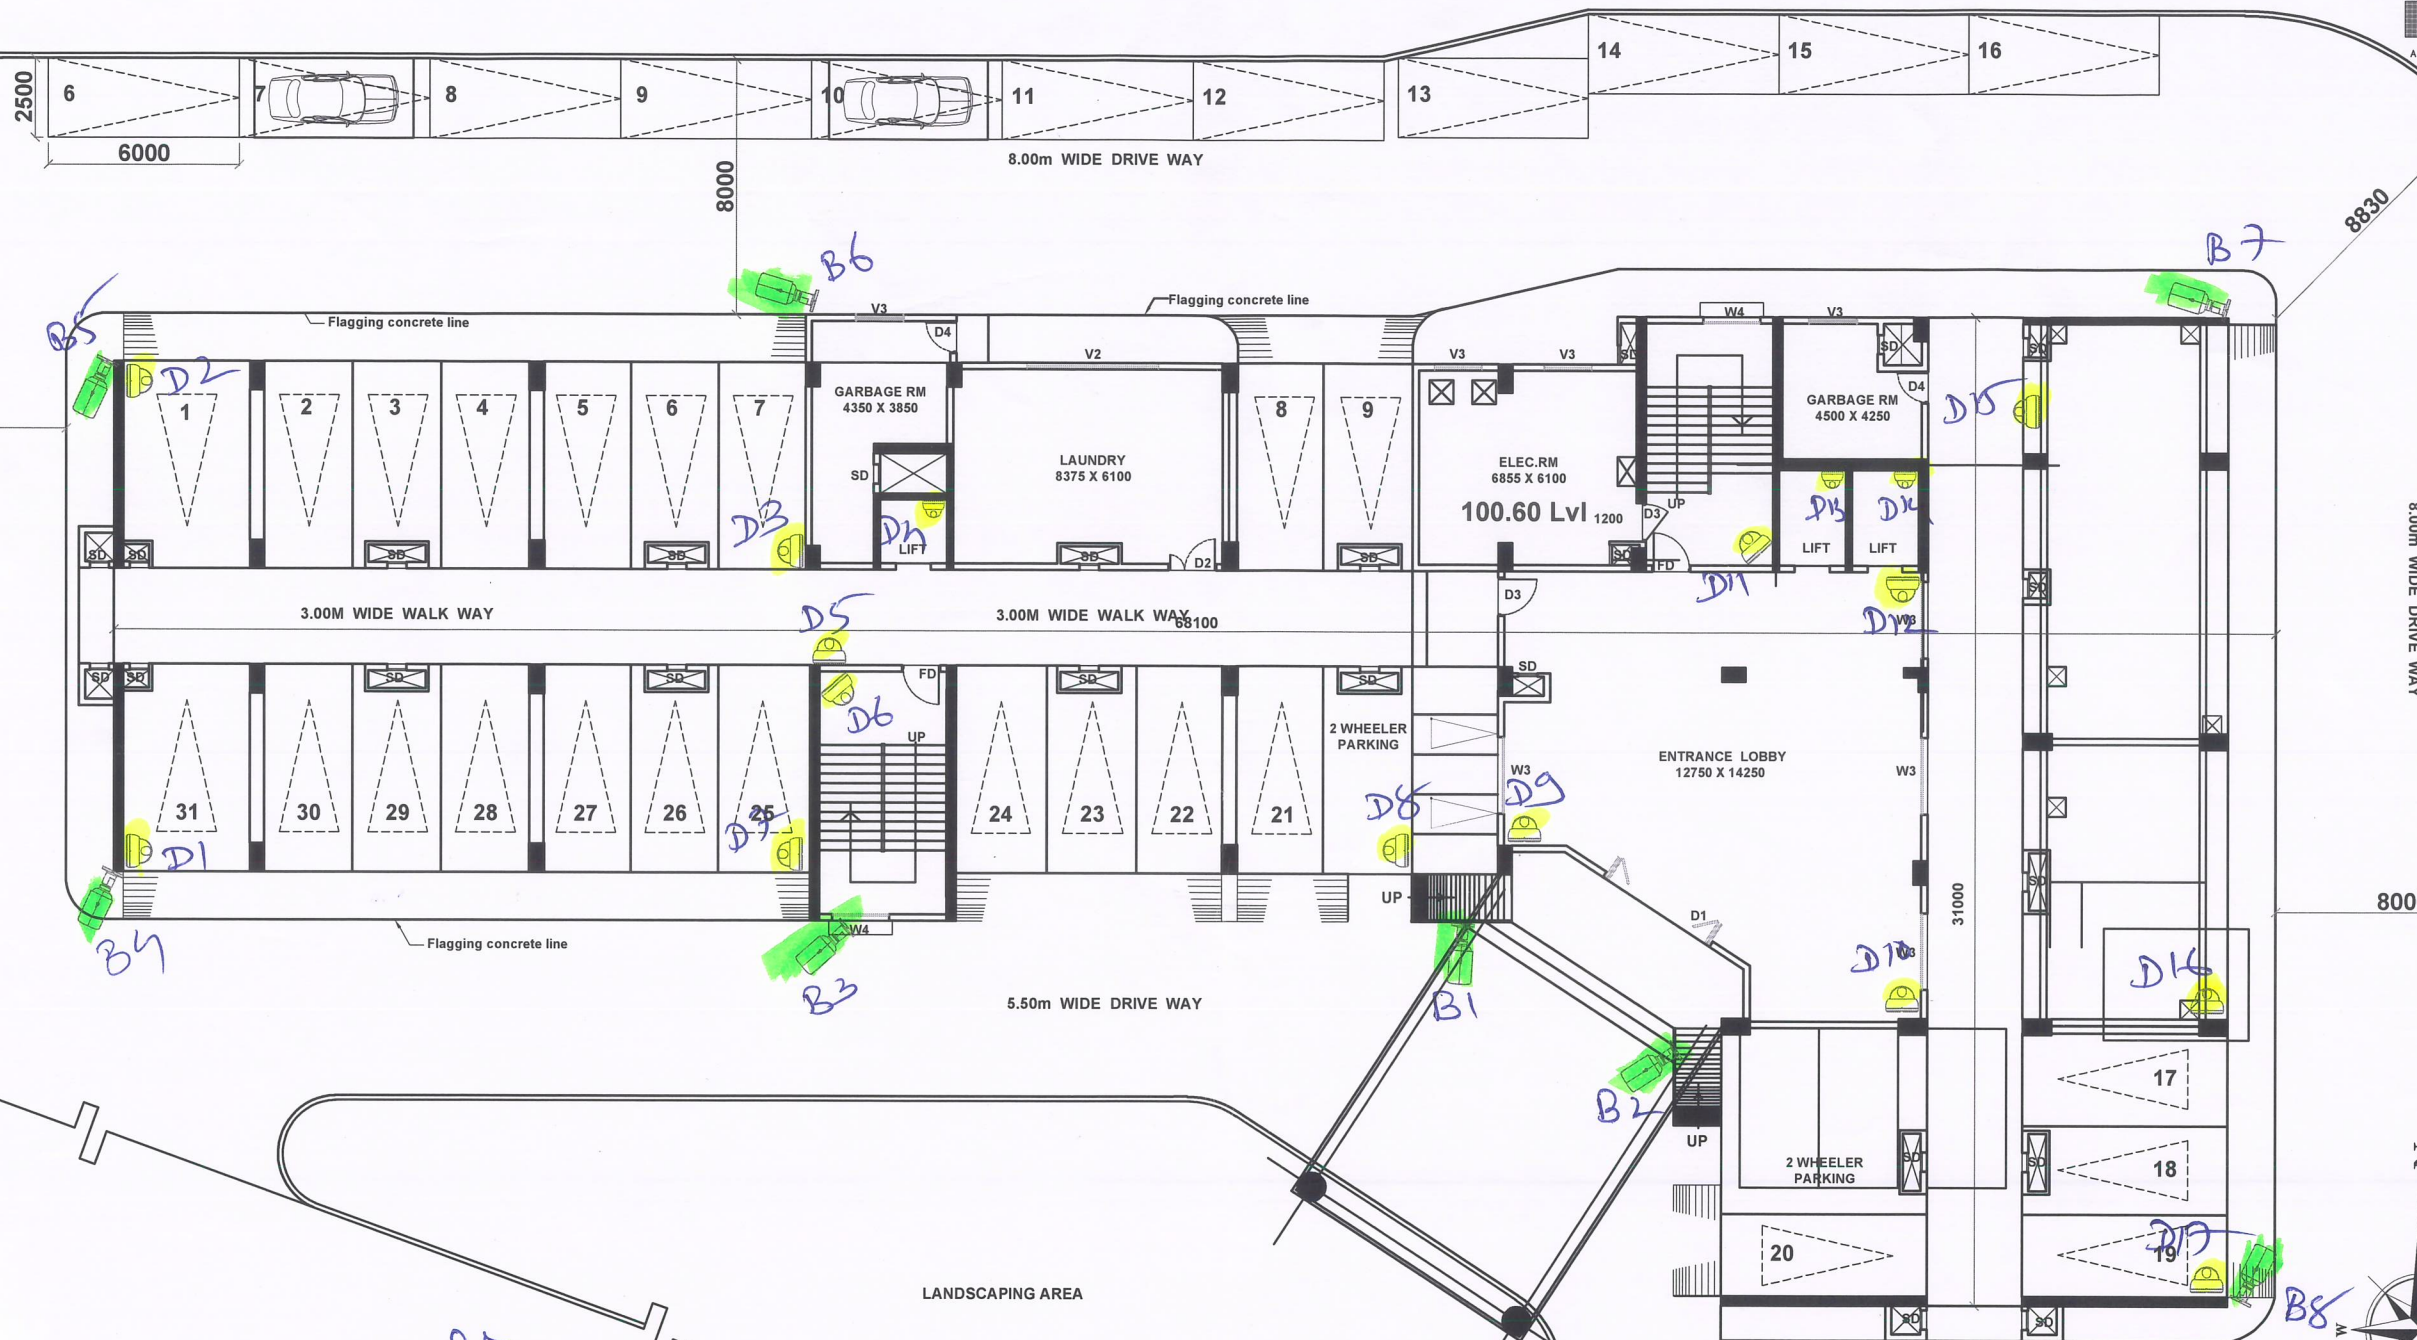

CCTV Camera Location

05/06/2025

-  Dome Camera 17
-  Bullet Camera 8

Handwritten notes:
Kumar 10/4/26
Maw 10/4/26
Vasag 10/4/26
Pankaj 15/04/26

TATA MEMORIAL CENTRE ACTREC
Plot No: 1&2
Sector - 22
Kharghar
Navi Mumbai-410210,
Maharashtra

CCTV Layout, ASHA NIWAS - Ground floor @ ACTREC

ACTREC

First Floor Plan

Handwritten:
Korner
10/11/26
ES

Handwritten:
Main
10/11/26

Handwritten:
Vag
10/11/26

Handwritten:
15/04/26

TATA MEMORIAL
CENTRE
ACTREC
Plot No: 1&2,
Sector - 22,
Kharghar,
Navi Mumbai-410210,
Maharashtra

CCTV Layout, ASHA NIWAS - First floor @ ACTREC

K2012
10/04/26
es

Mani
10/6/26

Asag
Tojume

15/04/26

TATA MEMORIAL
CENTRE
ACTREC
Plot No: 1&2,
Sector-22,
Kharghar,
Navi Mumbai-410210,
Maharashtra.

CCTV Layout, ASHA NIWAS - Second floor @ ACTREC

CCTV Layout, ASHA NIWAS - 4th, 6th, 8th, 10th, 12 floor @ ACTREC