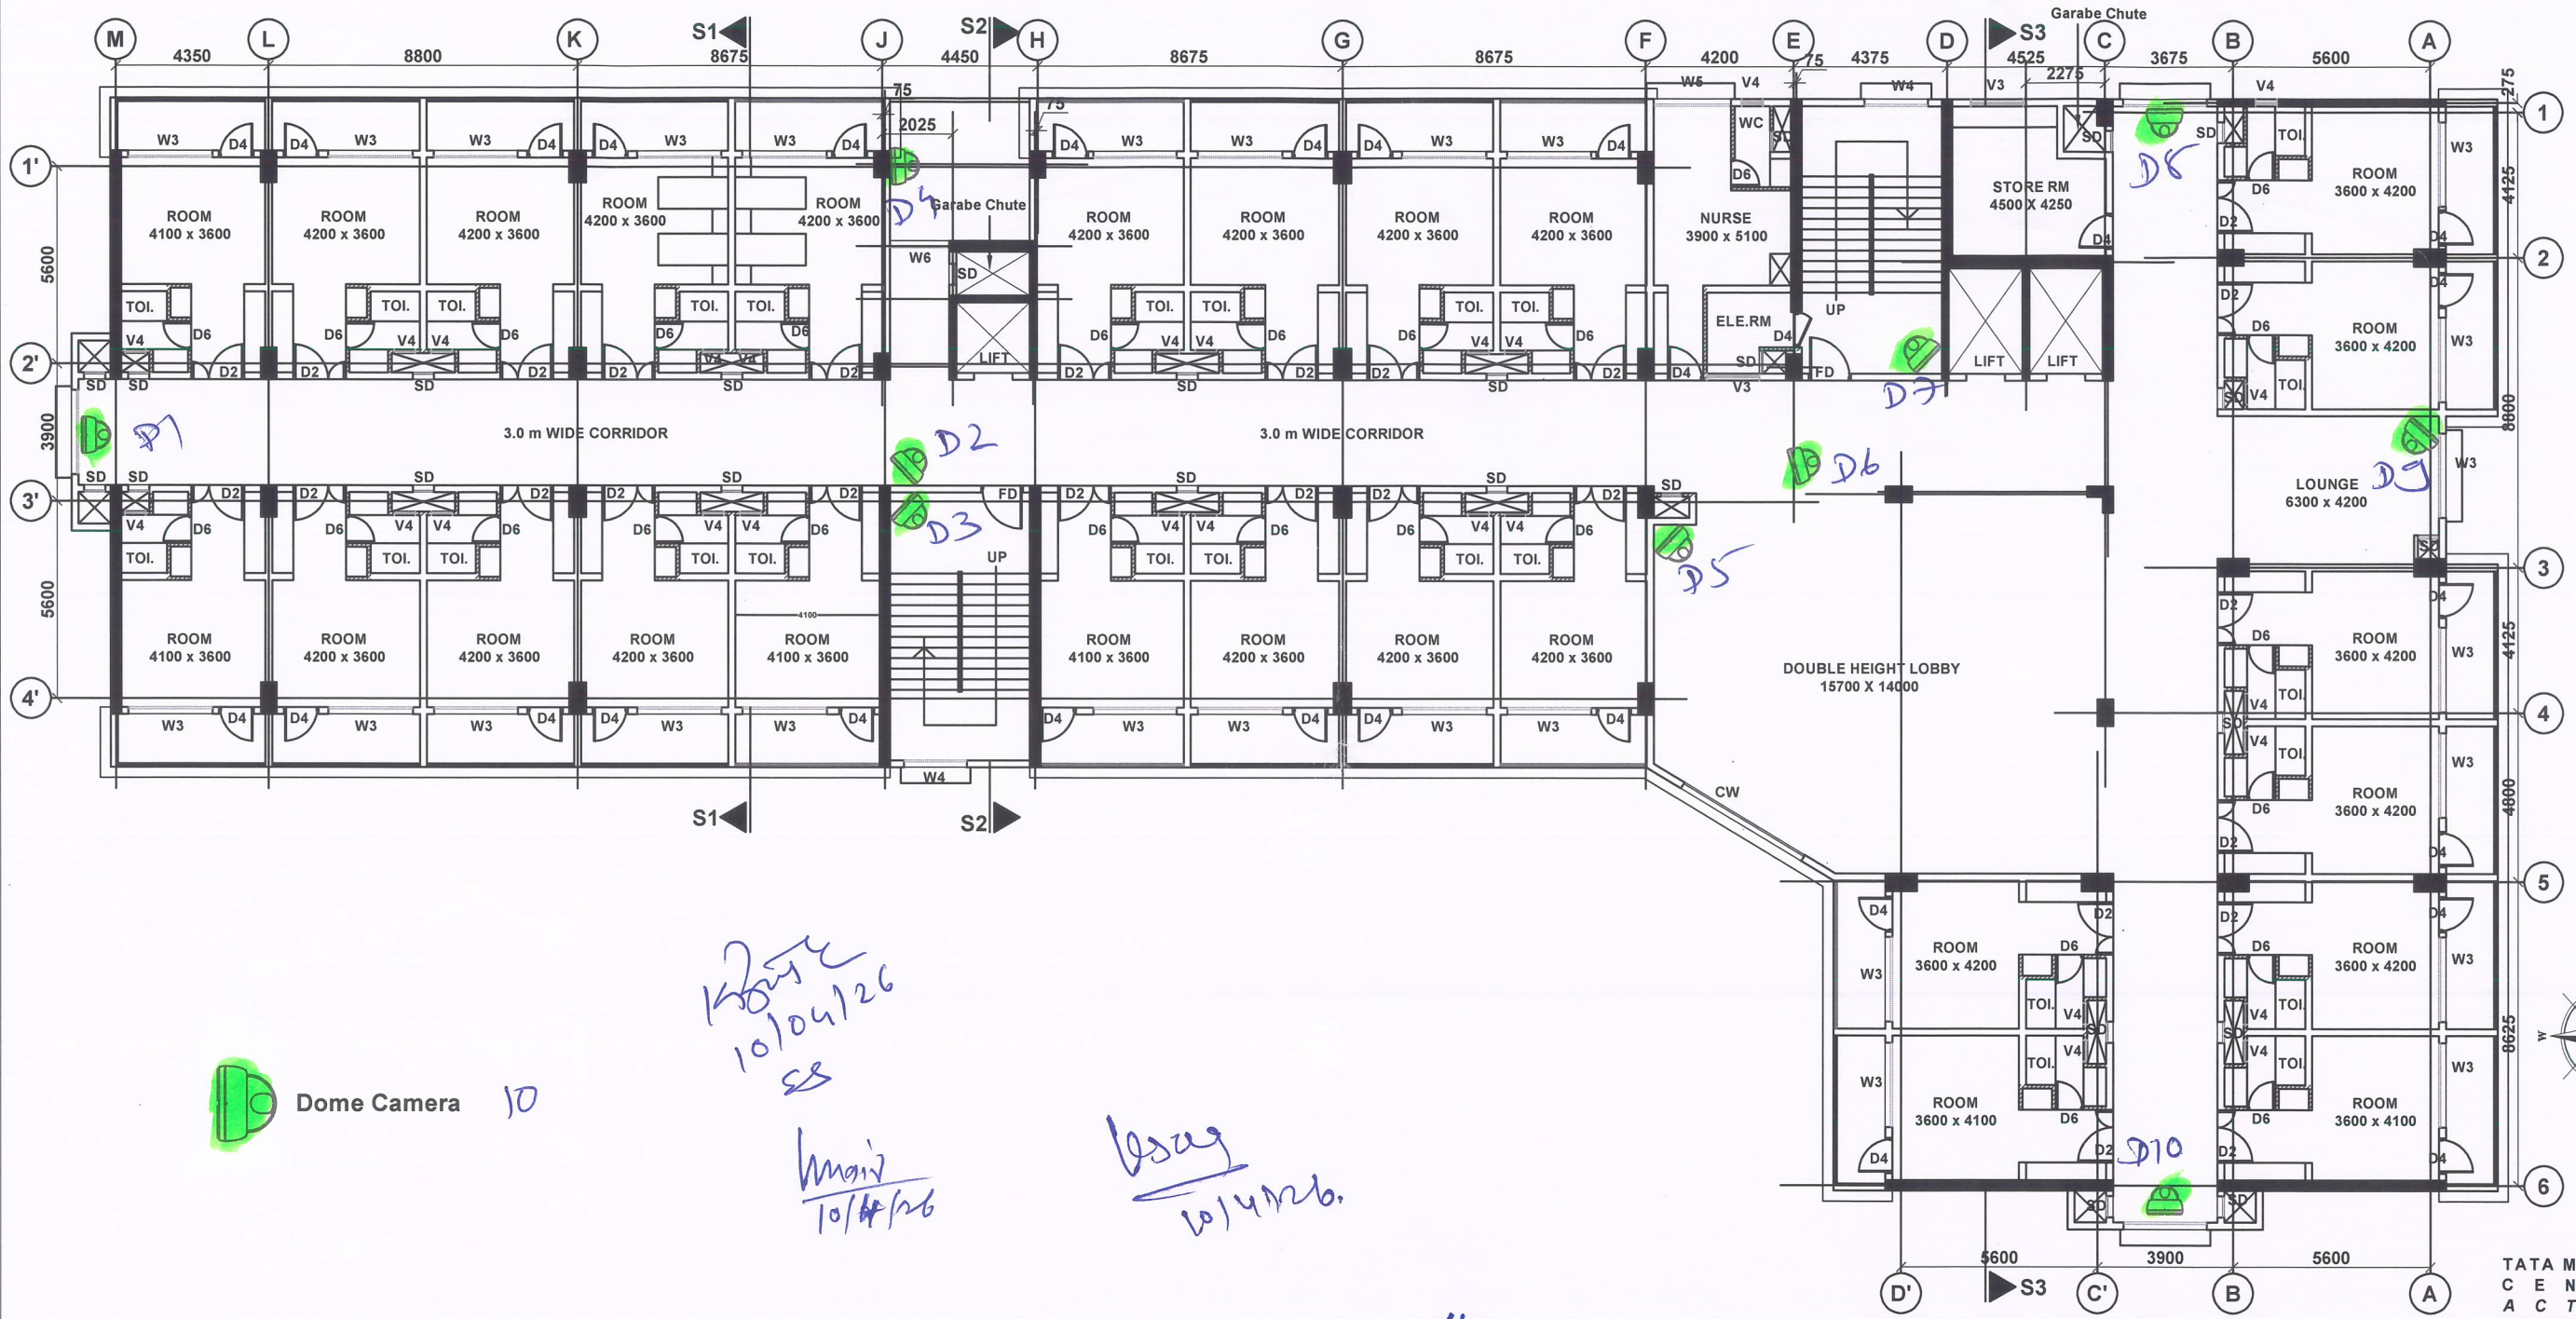

05/06/2025

Dome Camera 10

*1200x
10/04/26
SS*

*Wairi
10/04/26*

*Basag
10/04/26*

15/04/26

TATA MEMORIAL CENTRE ACTREC Plot No: 1&2, Sector-22, Kharghar, Navi Mumbai-410210, Maharashtra

ACTREC

CCTV Layout, ASHA NIWAS - 3rd, 5th, 7th, 9th, 11th @ ACTREC